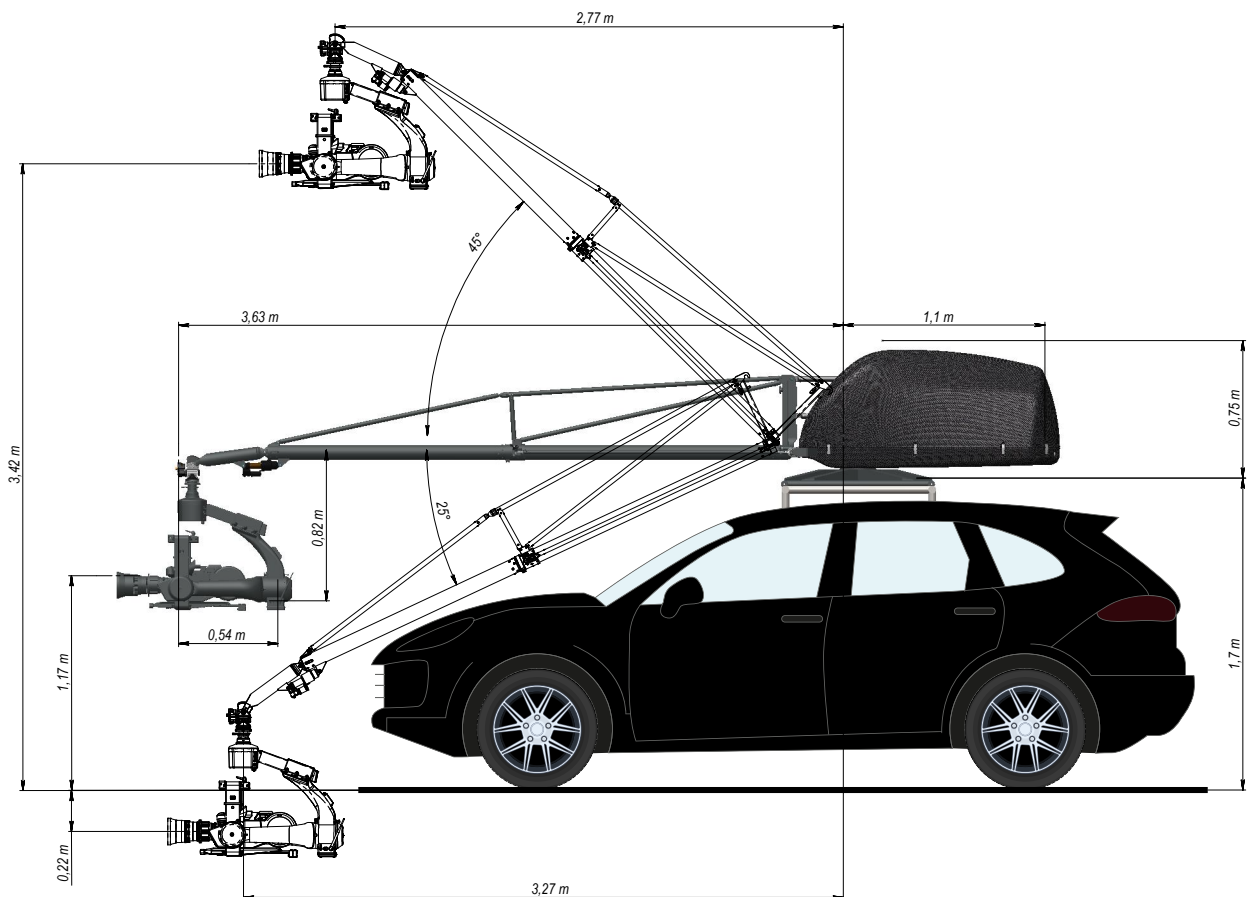

U-CRANE DYNAMIC

The U-Crane Dynamic is a new generation of our gyrostabilized robotic camera crane systems. It is remotely operated gyrostabilized technology that was designed for use on camera cars, electric carts, process trailers or other tracking vehicles to be able perform on narrow roads, small sized sets, tunnels, parking garages, bridges.

SPECS

Arm length	3,63 m
Lens height	3,42m
Tilt	45°
Pan	360°
Max rotations	+ - 3 rotations
Pan speed max	4,5 sec/360 °
Tilt speed max	1,5 sec/45°
Max payload	24kg
Weight with camera max	140 kg
Max.speed	160km/h

DIMENSIONS LATERAL

CAMERA AND LENS COMPATIBLE WITH FLIGHT HEAD MINI

Angenieux Optimo Amorphique 30-72

Angenieux Optimo 15-40

**Arri
Alexa**

Angenieux Optimo 28-76

Angenieux Optimo 45-120

Angenieux Optimo Anamorphic 56-152