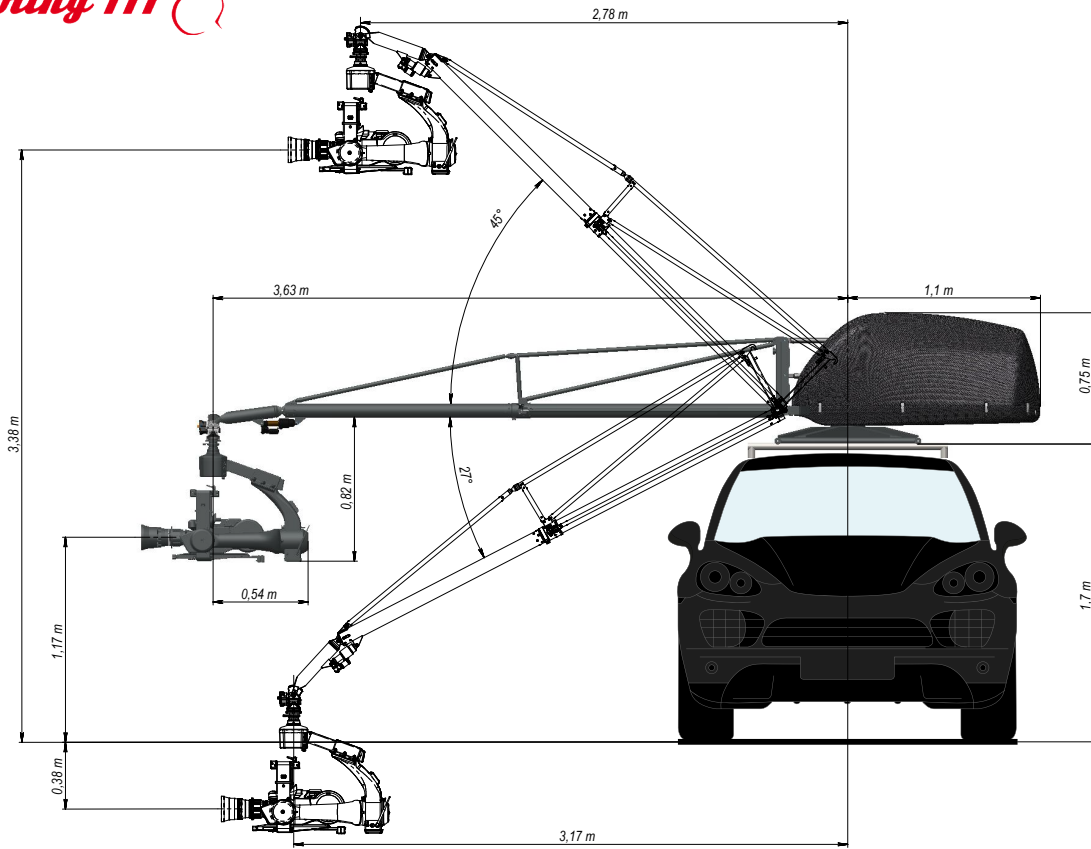

U-CRANE DYNAMIC

The U-Crane Dynamic is a new generation of our gyrostabilized robotic camera crane systems. It is remotely operated gyrostabilized technology that was designed for use on camera cars, electric carts, process trailers or other tracking vehicles to be able perform on narrow roads, small sized sets, tunnels, parking garages, bridges.

SPECS

Arm length	3,63 m
Lens height	3,42m
Tilt	45°
Pan	360°
Max rotations	+ - 3 rotations
Pan speed max	4,5 sec/360 °
Tilt speed max	1,5 sec/45°
Max payload	24kg
Weight with camera max	140 kg
Max.speed	160km/h

DIMENSIONS LATERAL

CAMERA AND LENS COMPATIBLE WITH FLIGHT HEAD MINI

Angenieux Optimo Amorphique 30-72

Angenieux Optimo 15-40

**Arri
Alexa**

Angenieux Optimo 28-76

Angenieux Optimo 45-120

Angenieux Optimo Anamorphic 56-152